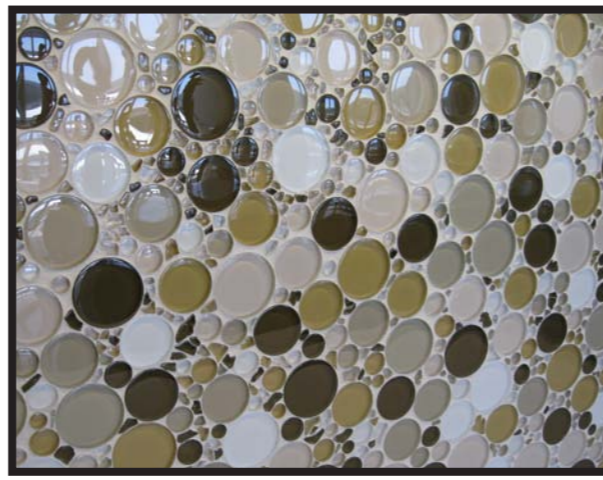

[customize it]

Custom designed, backlit images adorn the walls of a sushi restaurant in Florida.

[a subtle pattern]

This soft, yet elaborate, wall covering adds a touch of glamour to a stunning residential vanity.

[detailed geometry]

Custom designed fretwork on the doors and ceiling intensify the visual appeal at a stunning residence.

[clever signage]

Three dimensional lettering makes an interesting wayfinding tool at a beauty salon.

[playful shapes]

Bubble mosaics in varied sizes liven up this sleek and sophisticated kitchen.

[optical illusion]

Careful placement and installation of accent colored carpet tiles appear to pierce through the wall in a corporate office space.