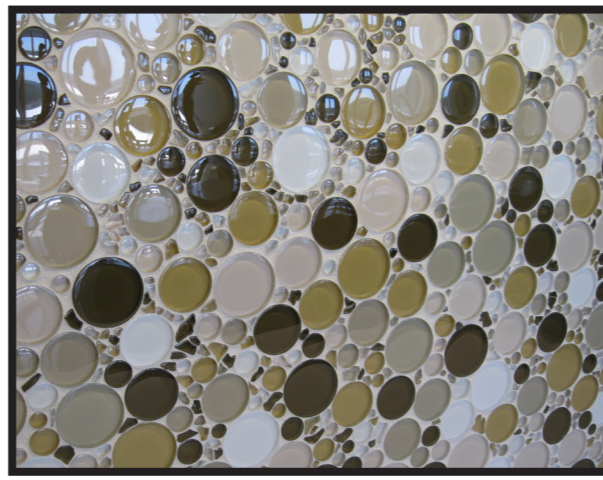

[customize it]

Custom designed, backlit images adorn the walls of a sushi restaurant in Florida.

[a subtle pattern]

This soft, yet elaborate, wall covering adds a touch of glamour to a stunning residential vanity.

[detailed geometry]

Custom designed fretwork on the doors and ceiling intensify the visual appeal at a stunning residence.

[clever signage]

Three dimensional lettering makes an interesting wayfinding tool at a beauty salon.

[playful shapes]

Bubble mosaics in varied sizes liven up this sleek and sophisticated kitchen.

[optical illusion]

Careful placement and installation of accent colored carpet tiles appear to pierce through the wall in a corporate office space.