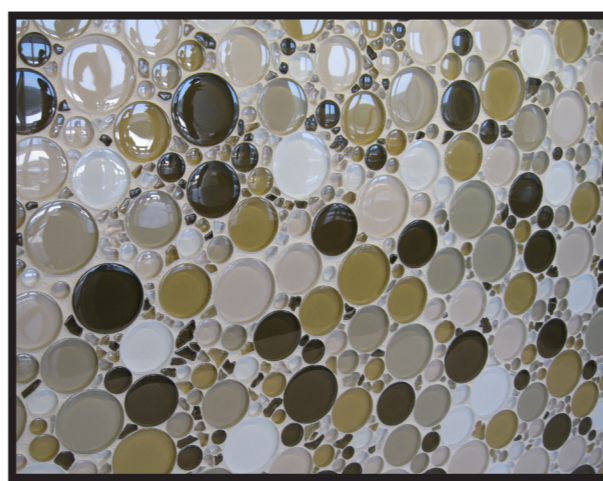

[customize it]

Custom designed, backlit images adorn the walls of a sushi restaurant in Florida.

[a subtle pattern]

This soft, yet elaborate, wall covering adds a touch of glamour to a stunning residential vanity.

[detailed geometry]

Custom designed fretwork on the doors and ceiling intensify the visual appeal at a stunning residence.

[clever signage]

Three dimensional lettering makes an interesting wayfinding tool at a beauty salon.

[playful shapes]

Bubble mosaics in varied sizes liven up this sleek and sophisticated kitchen.

[optical illusion]

Careful placement and installation of accent colored carpet tiles appear to pierce through the wall in a corporate office space.